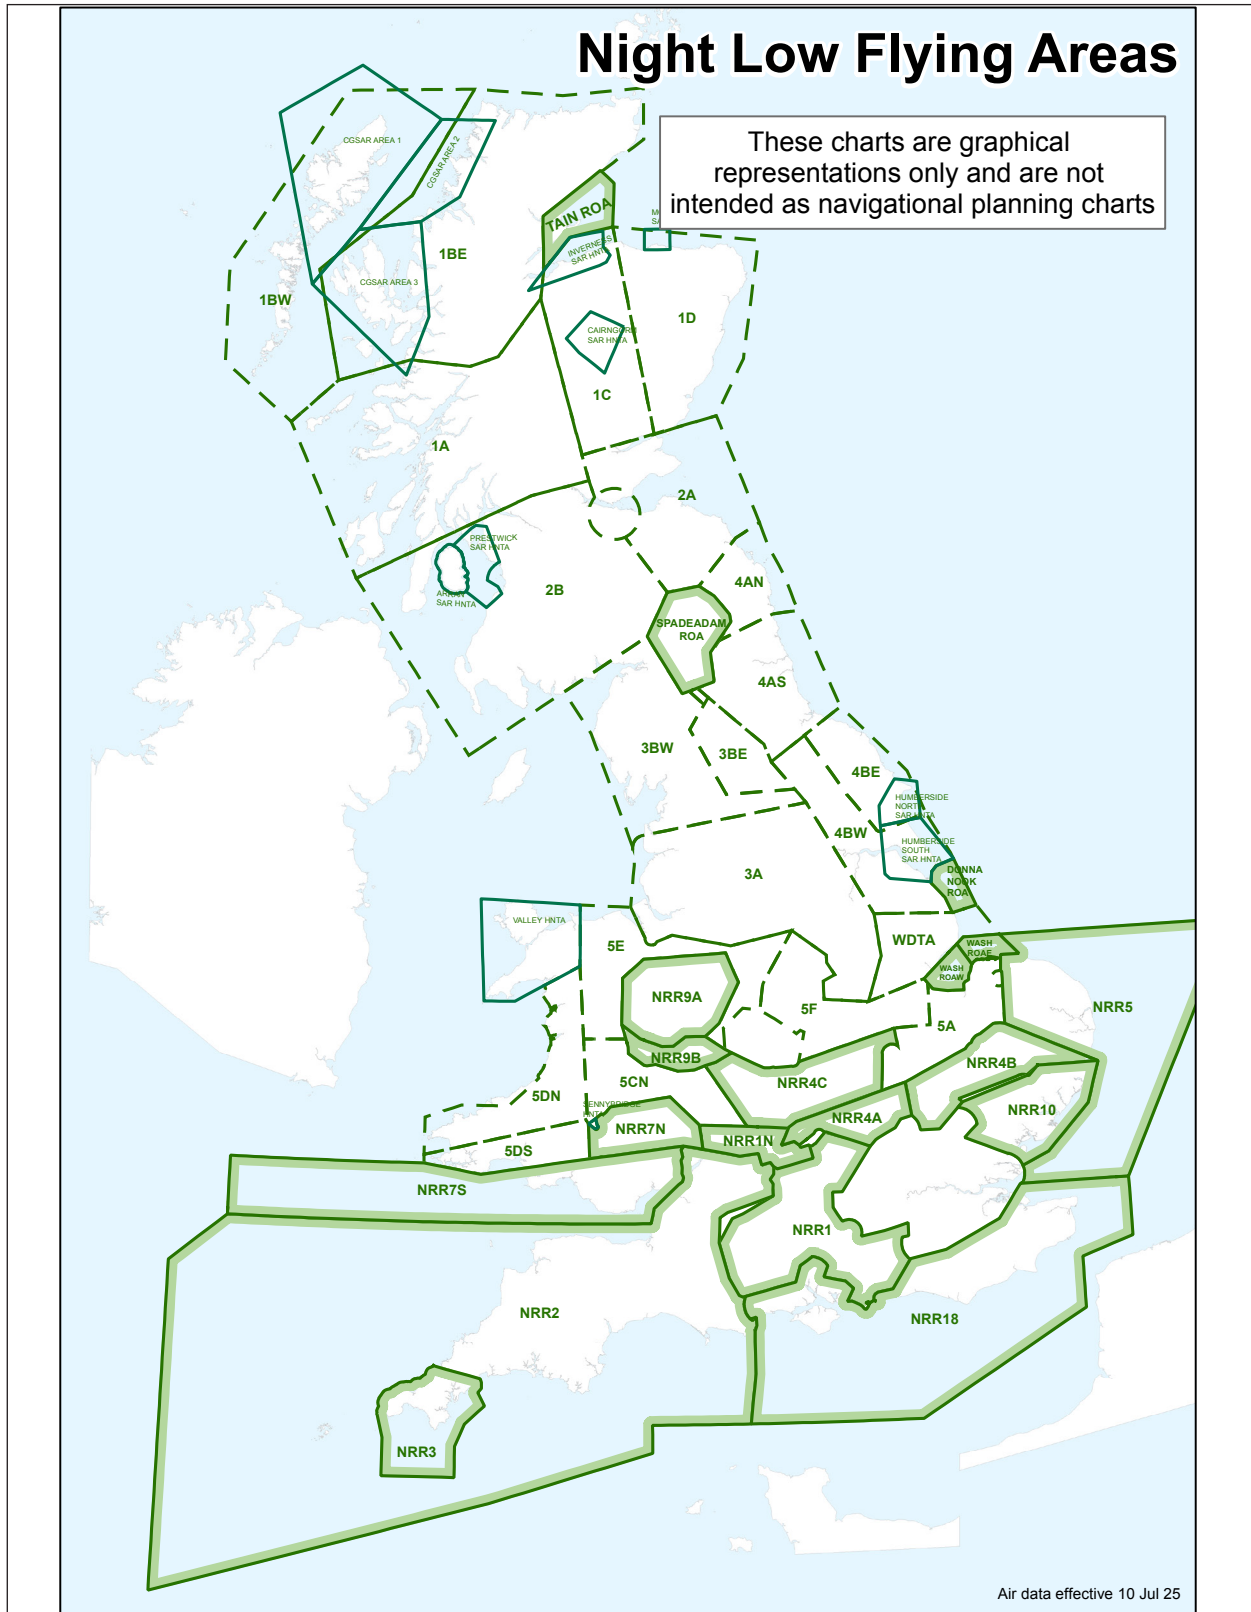

LOW FLYING AREAS - NIGHT

For Military Users Only.

Notes:
 Reference ENR 5.2 for textual information contained within this chart.

CHANGE (08/25): Amendment to NRR4C, NRR9A, NRR9B

AERO INFO DATE: 15 MAY 25